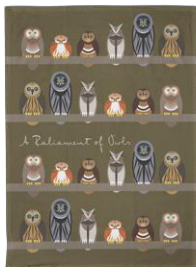

**HAWFINCH CUSHION
COVER**
294791V

SWALLOW TEA TOWEL
298895S

SWALLOW APRON
298893Q

WREN TEA TOWEL
311217P

WREN APRON
311216X

ALPHABET CUSHION COVER
317182R

ALPHABET TEA TOWEL
294772Q

ALPHABET APRON
311214D