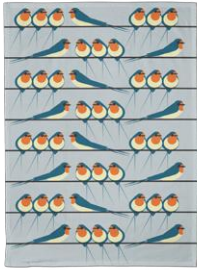

SWALLOW TEA TOWEL
298895S