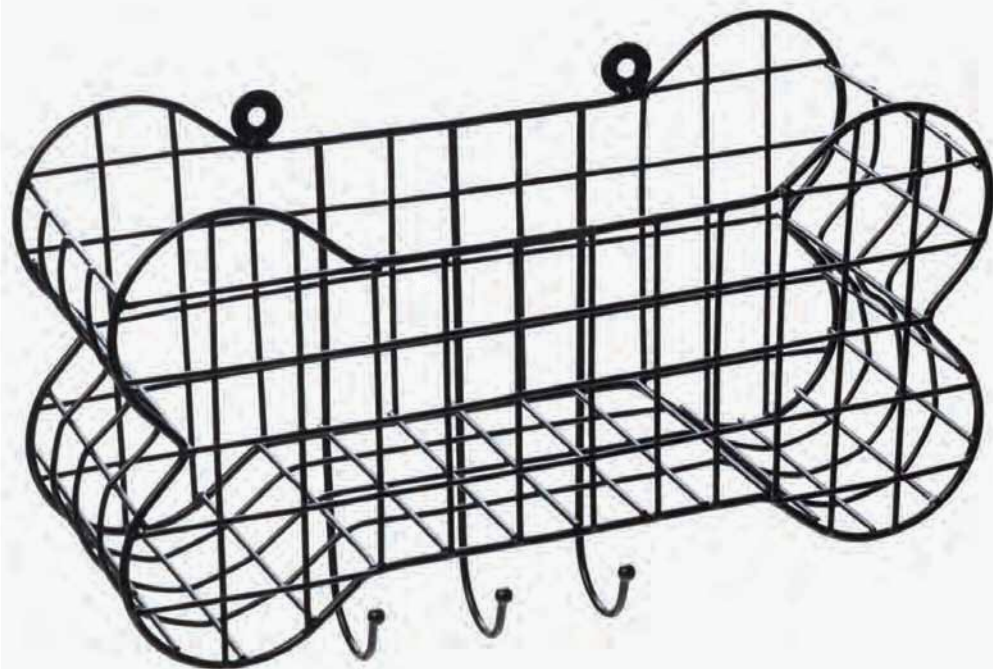

HP696G

HP696N
Navy fleece and knit jumper S, M, L, XL

HP696G
Grey fleece and knit jumper S, M, L, XL

HP696C
Coco fleece and knit jumper S, M, L, XL

Wire Dog Bone Wall Storage

HP885

Ideal wall storage solution to hold pet items within the dog bone and features 3 or 5 hanging hooks

Best selling storage solution

HP885
Dog bone wire storage shelf
Small W30 x D11 x H20cm 3 hooks
Large W47.5 x D17.5 x H41cm 5 hooks

Best selling storage item in 2021
Ideal to keep all your dog's items in one place
Features 3 hooks to hang items such as leads and coats
Open top storage area for storage of toys, brushes, grooming brush etc...