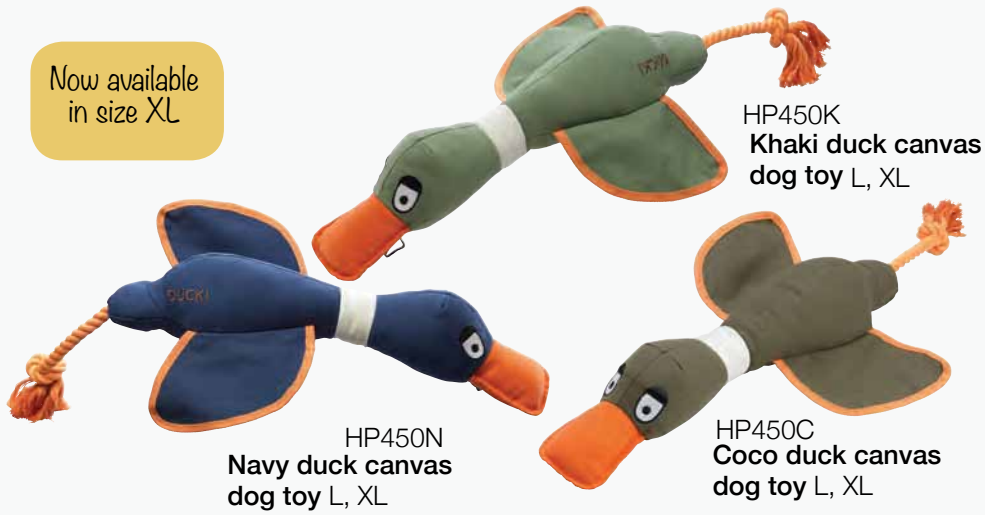

HP1211H
Bushy tail tweed hare One size

HP1211F
Bushy tail tweed fox One size

HP1330S
Navy tweed stag One size

HP1330F
Navy tweed fox One size

HP1330H
Navy tweed hare One size

Duck! Fun thrower dog toy

Now available in size XL