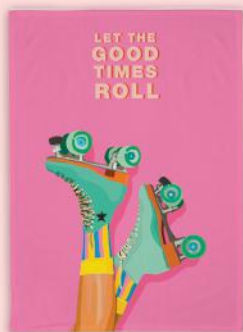

APRON
ROLLERSKATES
312989D