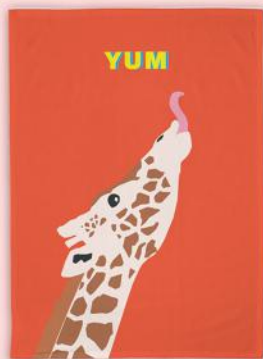

PLATES - 21CM

BOXED MUG - TOUCAN
312981T

BOXED MUG - OK
312979B

BOXED MUG - SKATES
3129786

BOXED MUG - GIRAFFE
312980S

APRON
TIGER
3129865

TEA TOWEL
TIGER
3129916

TEA TOWEL
GIRAFFE
312992B